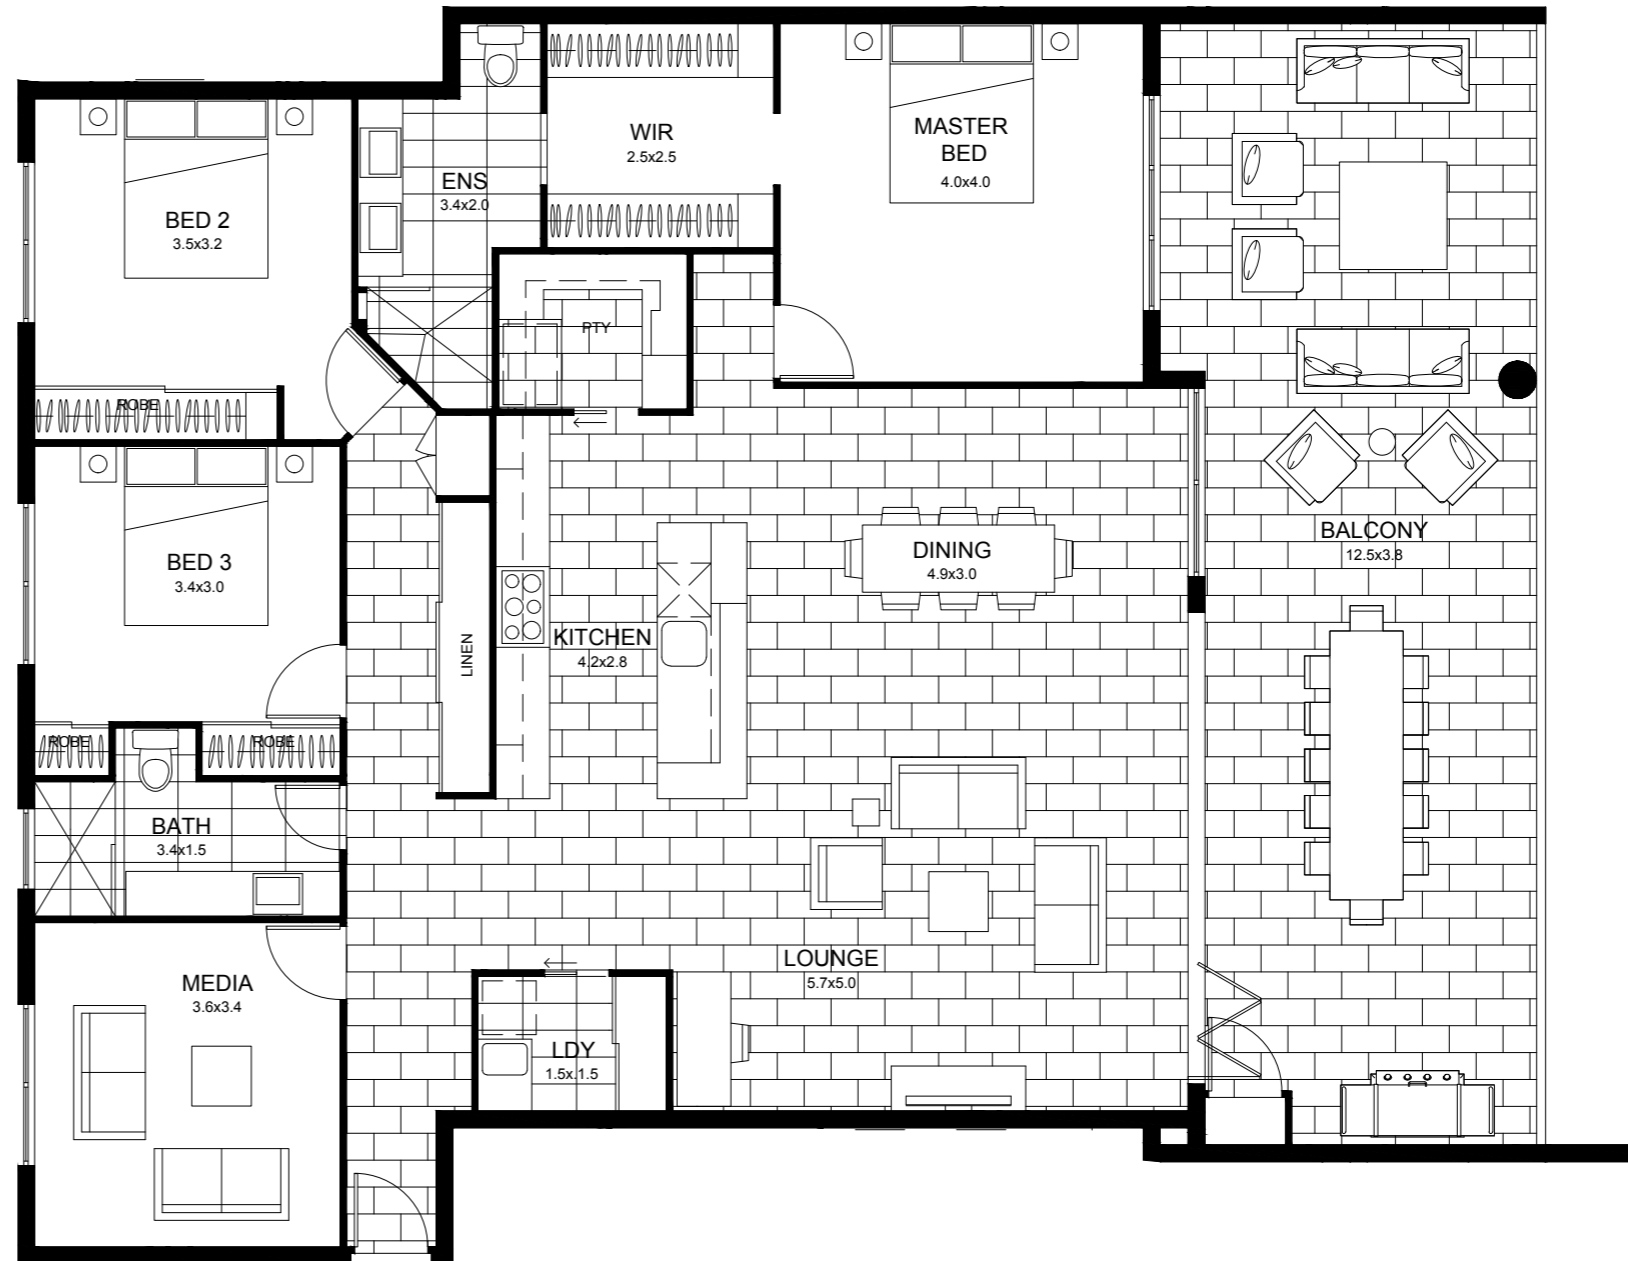

Jewel

BIRTINYA ISLAND

INTERNAL – 162m²
EXTERNAL – 52m²

TOTAL AREA – 214m²

3 | 2 | 2

LEVEL 8

NORTH

DISCLAIMER: Please note this floor plan is for marketing purposes and is to be used as a guide only. Floor plans are intended to give a general indication of the proposed layout only. All information, dimensions, images, and particulars herein whether by measurement or visual representation are for general information only and may be changed without notice. Any statements of distance, size or area are approximate and for indicative purposes only.

Revision 4 - 13/11/19

J.

PENTHOUSE SEVEN