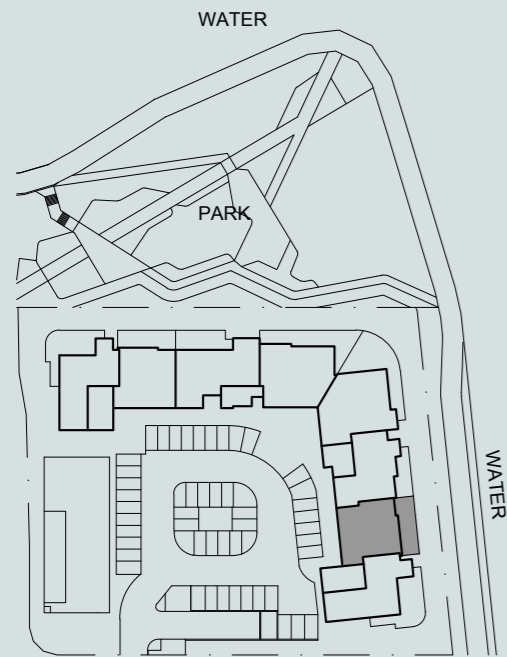

Jewel

BIRTINYA ISLAND

INTERNAL – 162m²
EXTERNAL – 52m²

TOTAL AREA – 214m²

3 | 2 | 2

LEVEL 8

NORTH

DISCLAIMER: Please note this floor plan is for marketing purposes and is to be used as a guide only. Floor plans are intended to give a general indication of the proposed layout only. All information, dimensions, images, and particulars herein whether by measurement or visual representation are for general information only and may be changed without notice. Any statements of distance, size or area are approximate and for indicative purposes only.

Revision 4 - 13/11/19

J.

PENTHOUSE SEVEN