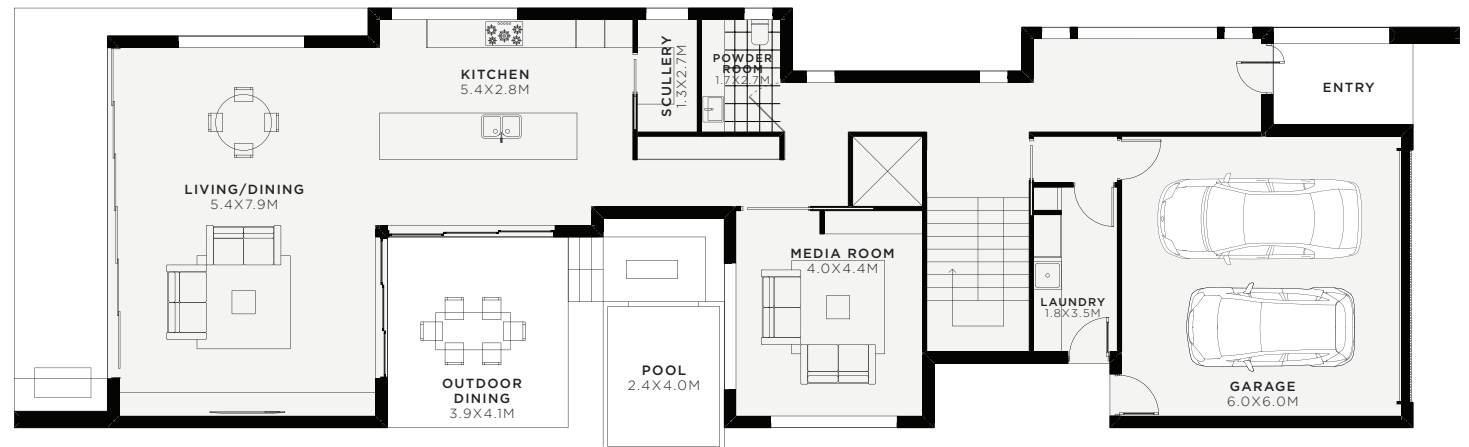

Make memories inside your own private oasis.

5  
BEDROOMS

5.5  
BATHROOMS

2  
CAR SPACES

196.78M<sup>2</sup>  
GROUND FLOOR  
AREA

474.03M<sup>2</sup>  
TOTAL INTERNAL  
AREA

177.48M<sup>2</sup>  
FIRST FLOOR  
AREA

117.04M<sup>2</sup>  
EXTERNAL AREA

99.77M<sup>2</sup>  
SECOND FLOOR  
AREA

591.07M<sup>2</sup>  
TOTAL AREA

SECOND FLOOR

FIRST FLOOR

GROUND FLOOR

DISCOVER  
**RESORT-STYLE**  
LIVING

**FOR MORE INFORMATION, CONTACT**