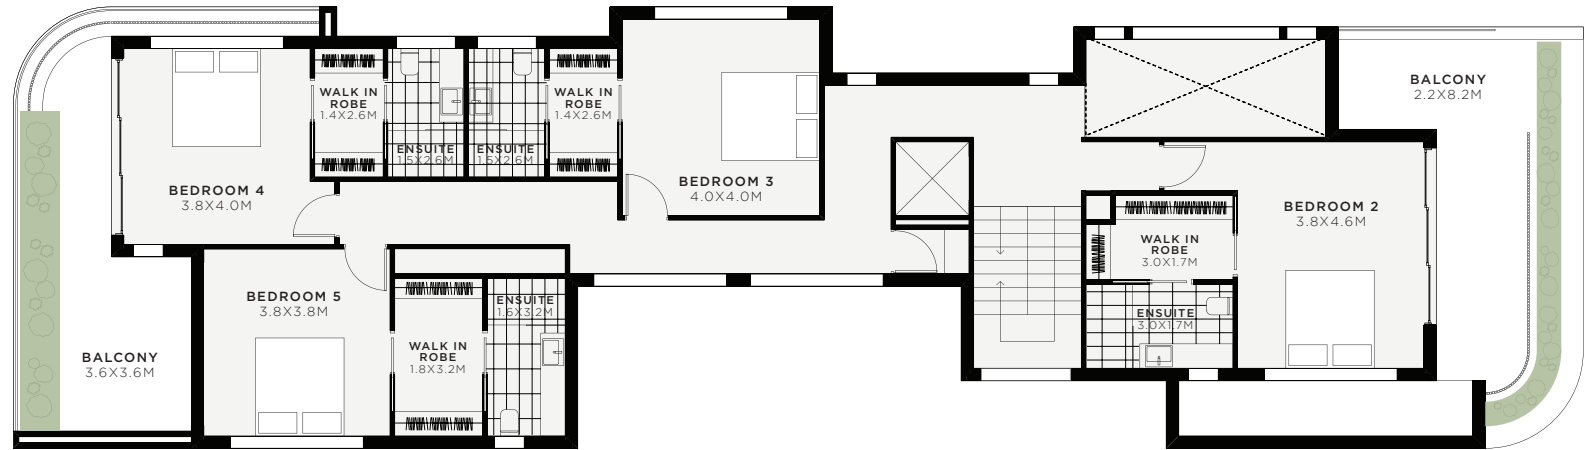

Make memories inside your own private oasis.

5  
BEDROOMS

5.5  
BATHROOMS

2  
CAR SPACES

196.78M<sup>2</sup>  
GROUND FLOOR  
AREA

474.03M<sup>2</sup>  
TOTAL INTERNAL  
AREA

177.48M<sup>2</sup>  
FIRST FLOOR  
AREA

117.04M<sup>2</sup>  
EXTERNAL AREA

99.77M<sup>2</sup>  
SECOND FLOOR  
AREA

591.07M<sup>2</sup>  
TOTAL AREA

SECOND FLOOR

FIRST FLOOR

GROUND FLOOR

DISCOVER  
**RESORT-STYLE**  
LIVING

**FOR MORE INFORMATION, CONTACT**