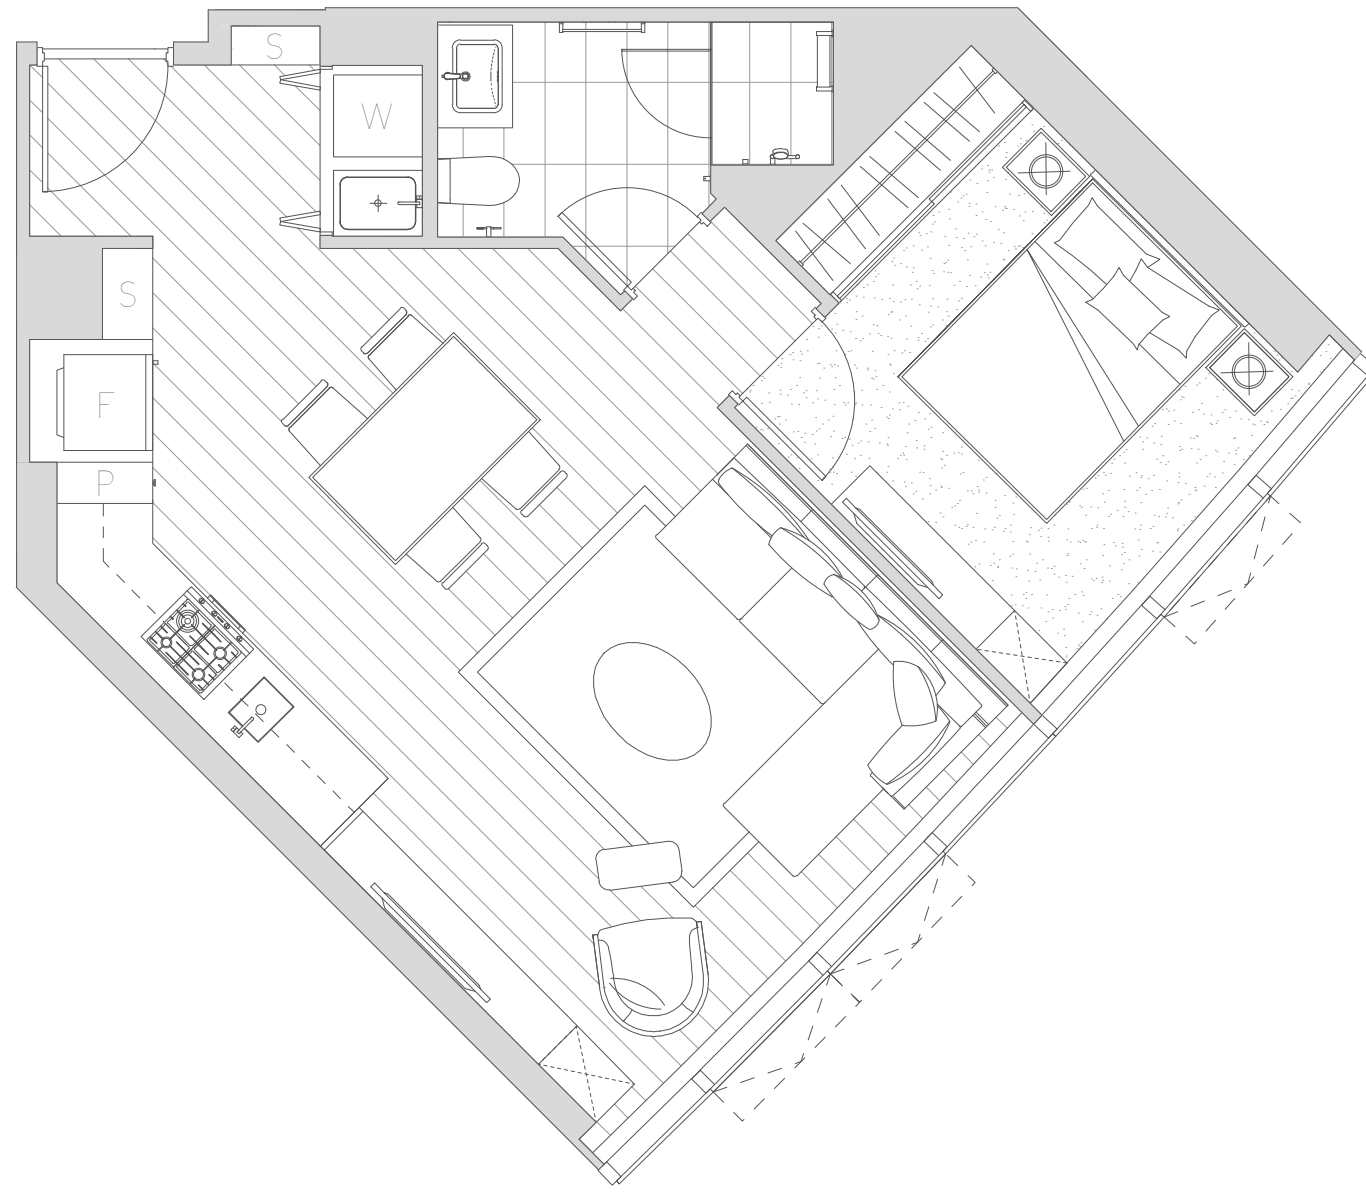

TheOne

RESIDENCES

1 Bed / 1 Bath

Type 06

Regatta Residence

Level 6 - 43

Kitchen/Dining	14.4m ²
Living	14.3m ²
Bedroom 1	11.1m ²

Internal Area	57m ²
Total Area	57m ²